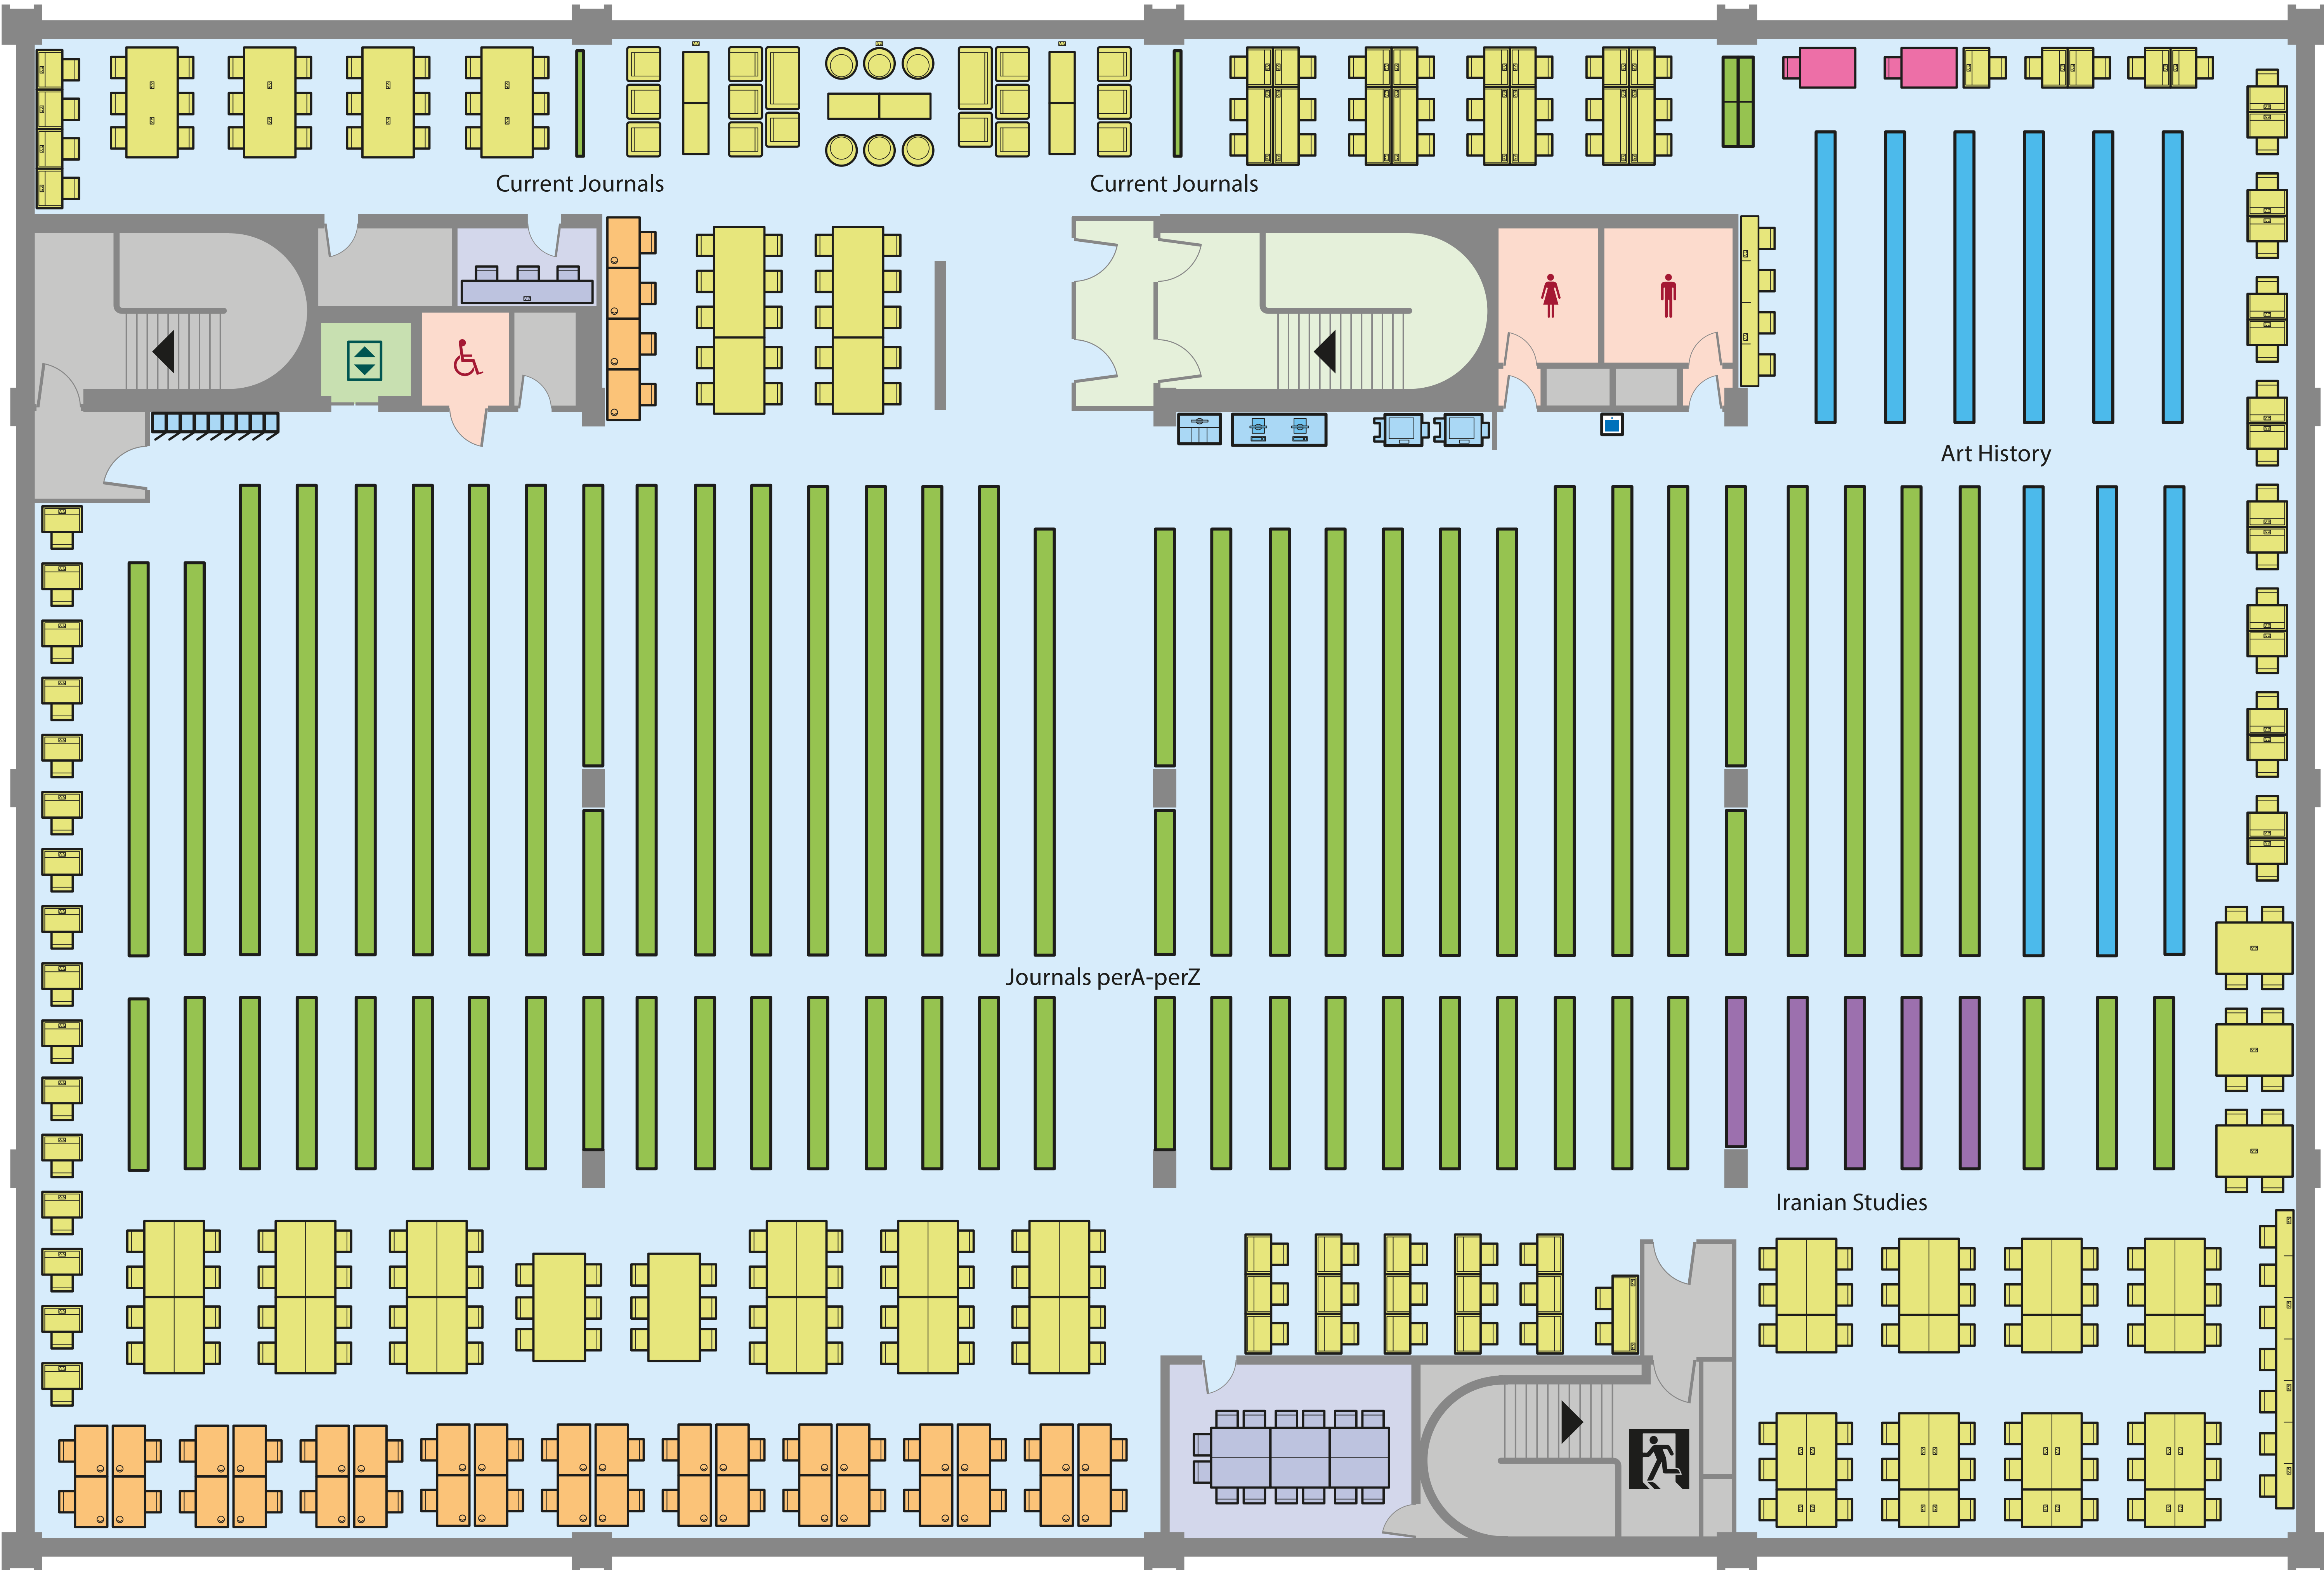

Level 2 (Main entrance)

Level 3 (Silent)

- Book Stacks and Classmarks
- Carrels
- Catalogue Terminals
- Disabled Toilet
- Folio (Oversize) Books
- Lift
- Lockers
- Open Study Desks
- PCs
- PC Desks
- Print / copy
- Self-borrow
- Soft Seating
- Staff Areas
- Stairs
- Teaching Room
- Toilets
- Water Fountain

Level 4 (Silent)

-  Art History Books
-  Journal Stacks and Classmarks
-  Catalogue Terminals
-  Disabled Toilet
-  Group Study Rooms 5 & 6
-  Iranian Studies Collection
-  Lifts
-  Lockers
-  Microfilm Scanners
-  Open Study Desks
-  PC Desks
-  PG Carrels
-  Print / copy
-  Self-issue
-  Soft Seating
-  Stairs
-  Staff area
-  Toilets
-  Water Fountain