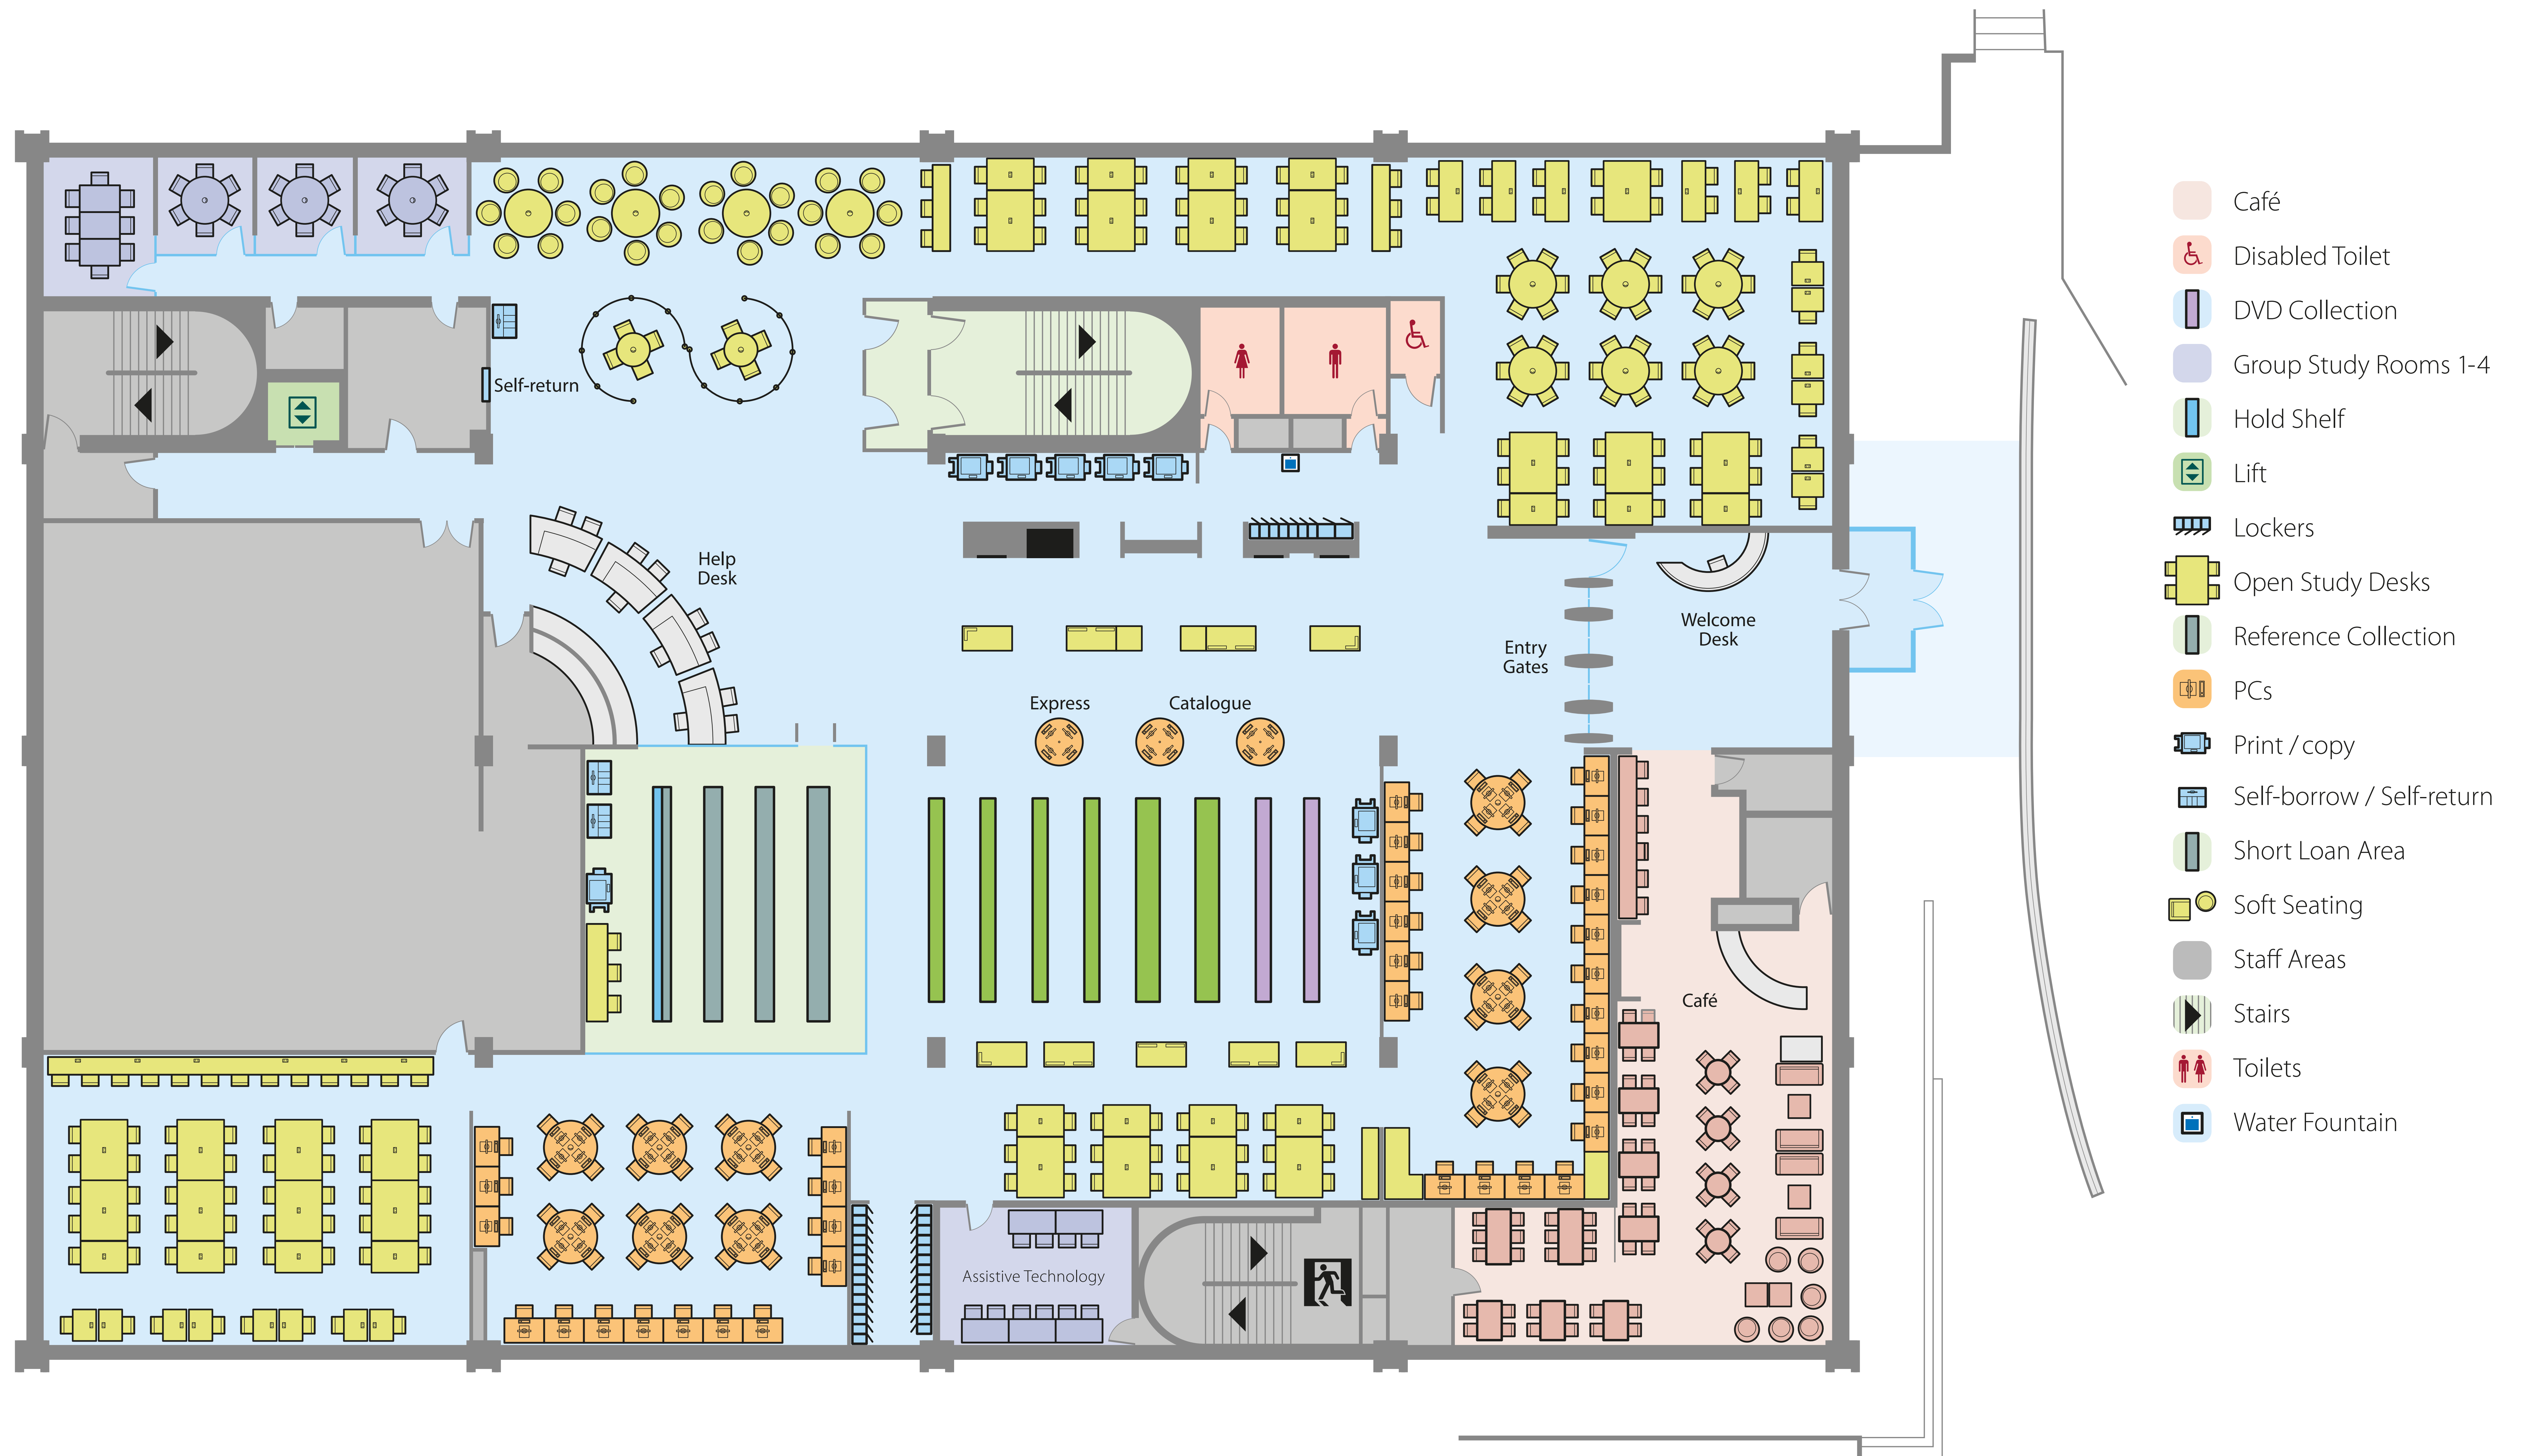

Level 2 (Main entrance)

Level 3 (Silent)

- Book Stacks and Classmarks
- Carrels
- Catalogue Terminals
- Disabled Toilet
- Folio (Oversize) Books
- Lift
- Lockers
- Open Study Desks
- PCs
- PC Desks
- Print / copy
- Self-borrow
- Soft Seating
- Staff Areas
- Stairs
- Teaching Room
- Toilets
- Water Fountain

Level 4 (Silent)

-  Art History Books
-  Journal Stacks and Classmarks
-  Catalogue Terminals
-  Disabled Toilet
-  Group Study Rooms 5 & 6
-  Iranian Studies Collection
-  Lifts
-  Lockers
-  Microfilm Scanners
-  Open Study Desks
-  PC Desks
-  PG Carrels
-  Print / copy
-  Self-issue
-  Soft Seating
-  Stairs
-  Staff area
-  Toilets
-  Water Fountain